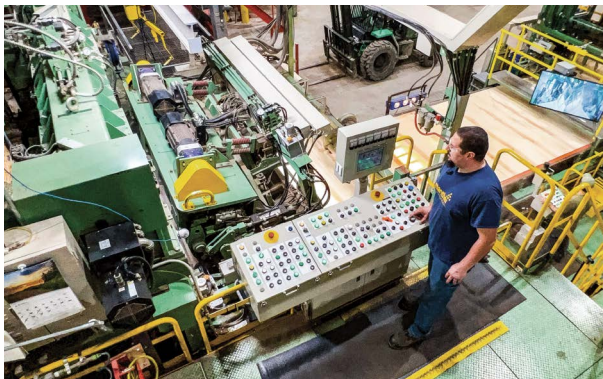

All You Need On One Truck

Our flexible manufacturing equipment produces all types of hardwood plywood, including 10', beaded, cross-grain, cut-to-size, bending and more.

Consistent Grade + Superior Quality

Our well trained workforce and state-of-the-art equipment consistently deliver the high quality panels that the largest cabinet manufacturers in North America count on.

Helpful Problem Solvers

Our highly technical sales and operations teams are committed to helping you overcome your most difficult panel engineering and supply chain challenges.

Our **modern factory** utilizes the most sophisticated hardwood veneer and plywood equipment in **North America**, drastically reducing rough grain, knife nicks, and end splits.

A **large expansion** was recently completed. We are **continually investing** in our future to help take care of yours.